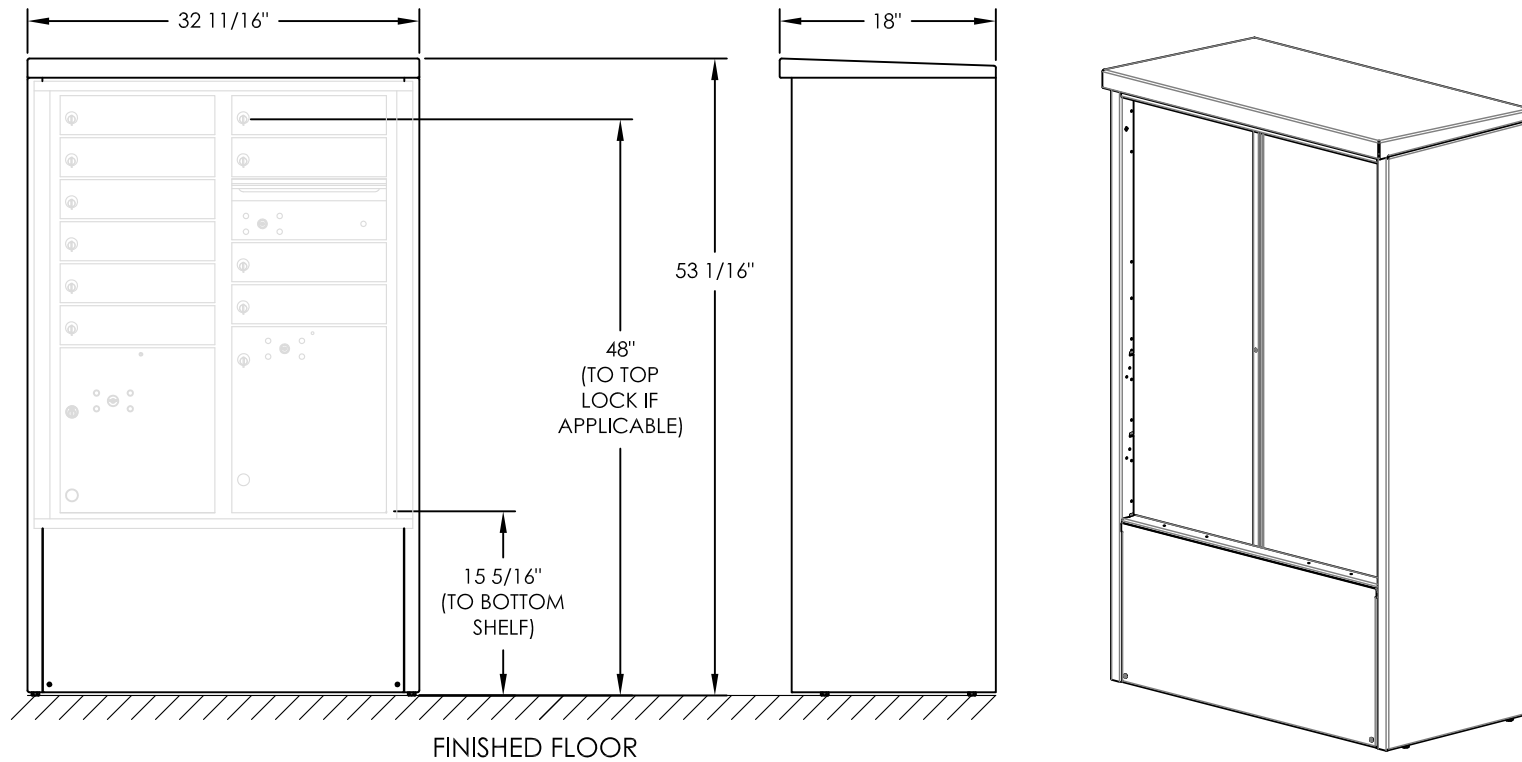

versatile™ 4C Depot, DEPADAD

NOTES:

1. Depot cabinet design ensures compliance with USPS STD-4C mailbox installation regulations.
2. Accommodates all 4C front-loading double-column ADA-High modules.
3. Depot cabinet assembled complete in factory.
4. Depot ships complete with 4C front-loading module installed.
5. May be installed outside or inside - see foundation specification details in installation manual.

PRODUCT SERIES: VERSATILE™ 4C DEPOT		
 5935 Corporate Drive • Manhattan, KS 66503 800.275.1747 • www.florencelockers.com	MODEL DEPADAD	REV -
	SCALE 1:16	LAST REV DATE 10/6/2020
	DRAWING NUMBER DEPADADCS	DRAWN BY NBC