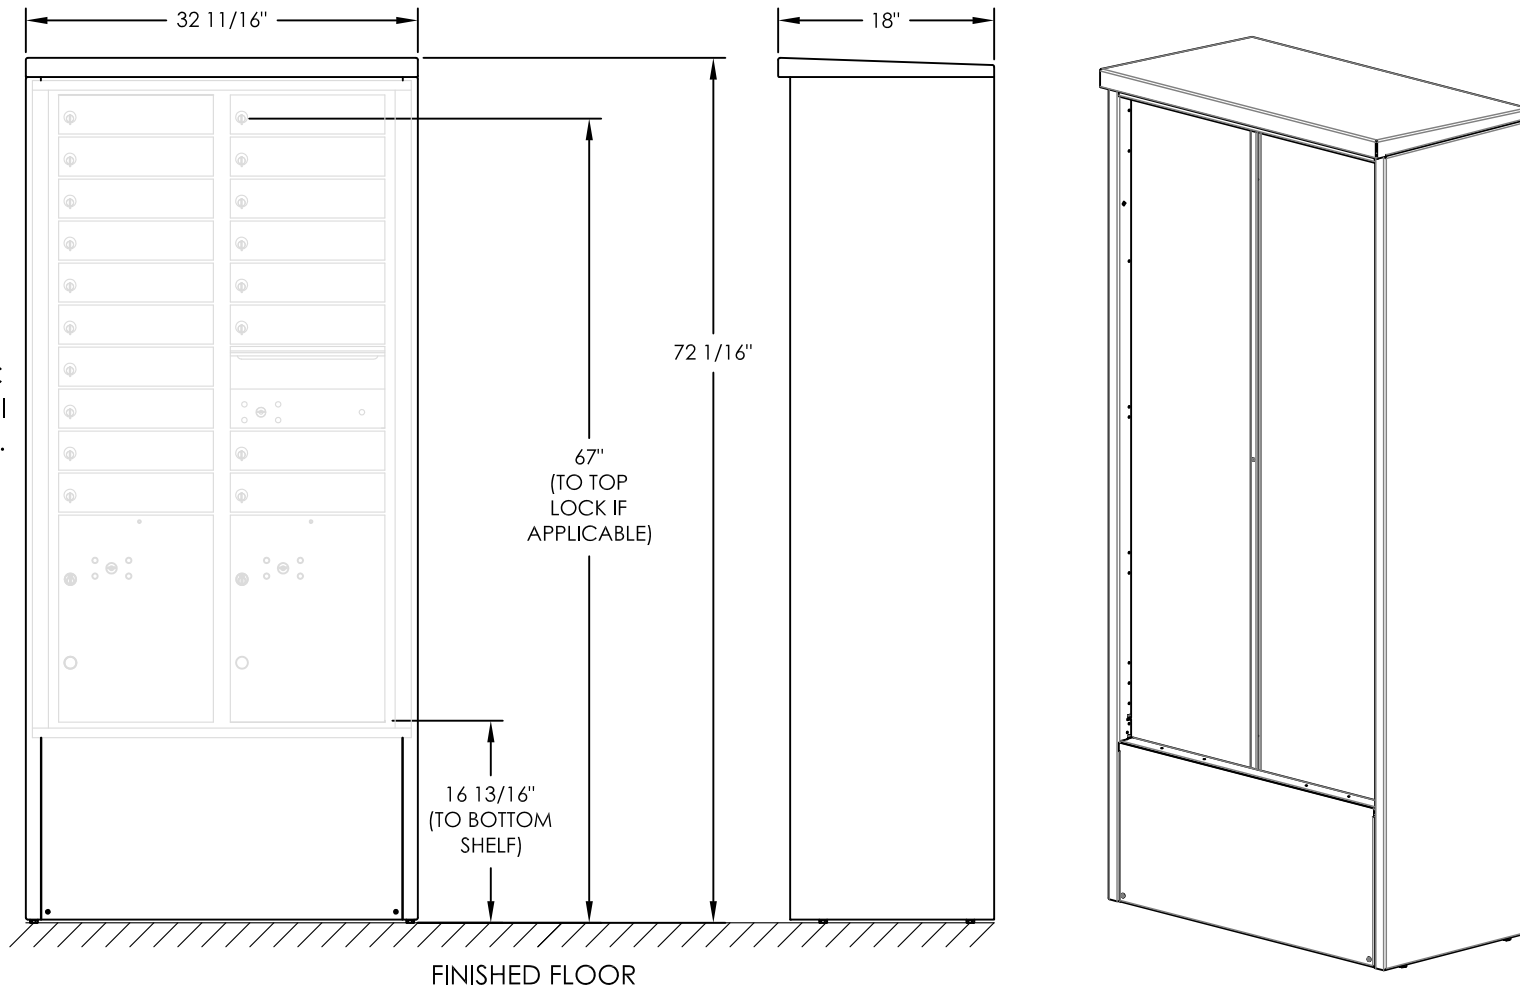

versatile™ 4C Depot, DEP15D

Shown with 4C
for dimensional
reference only.

NOTES:

1. Depot cabinet design ensures compliance with USPS STD-4C mailbox installation regulations.
2. Accommodates all 4C front-loading double-column 15-High modules.
3. Depot cabinet assembled complete in factory.
4. Depot ships complete with 4C front-loading module installed.
5. May be installed outside or inside - see foundation specification details in installation manual.

PRODUCT SERIES:

VERSATILE™ 4C DEPOT

FLORENCE
CORPORATION

5935 Corporate Drive • Manhattan, KS 66503
800.275.1747 • www.florencelockers.com

MODEL DEP15D

REV -

SCALE 1:16

LAST REV DATE 10/6/2020

DRAWING NUMBER
DEP15DCS

DRAWN BY
NBC