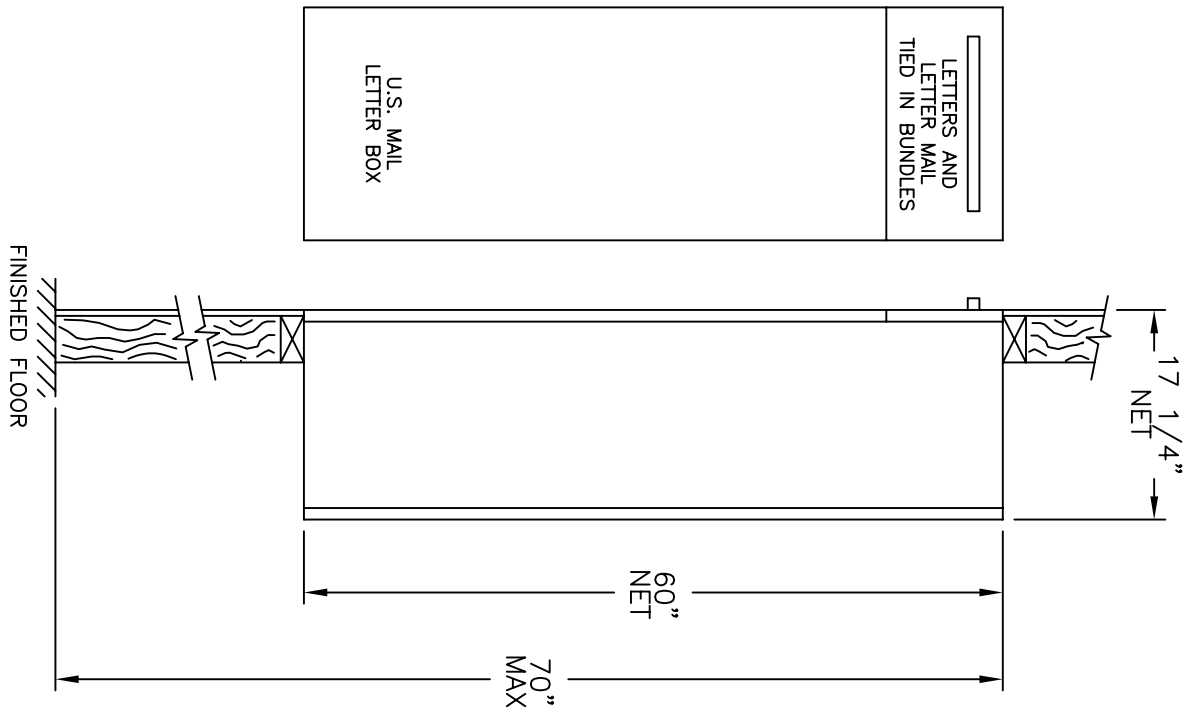

COLLECTION UNIT CCR60RM

AUTH **AF** FLORENCE
MANUFACTURING COMPANY
5935 CORPORATE DRIVE
MANHATTAN KANSAS 66503