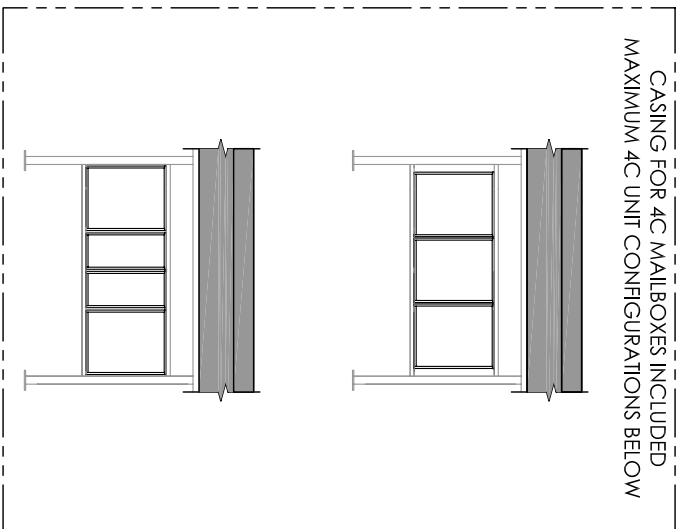

SHELTER FEATURES:

1. RATING: 90 MPH OR 150 MPH
2. ROOF STYLE : PEAK OR SKYLIGHT
3. FINISH: BLACK, DARK BRONZE, WHITE, FOREST GREEN, SILVER SPECK, POSTAL GREY OR SANDSTONE
4. SIDE PANEL PLYWOOD INTERIOR COLOR: TAN, BLACK, GREY
5. 4C MAILBOX SELECTION: REFER TO FLORENCE VERSATILE SUITE A, C, E, F, OR G
6. SOLAR OR A/C POWERED LIGHT OPTION SOLD SEPARATELY
7. FOR TECHNICAL FOUNDATION AND ROOF DETAILS REFER TO SPECIFIC MODEL SPECIFICATION DOCUMENTS

DESCRIPTION:
VARIO IV 4C CONFIGURABLE MAIL SHELTER
MID-SECTION STANDARD

SIZE: **A** SHEET: **1 OF 1**

DRAWING NUMBER:
VAR4SMIDCS