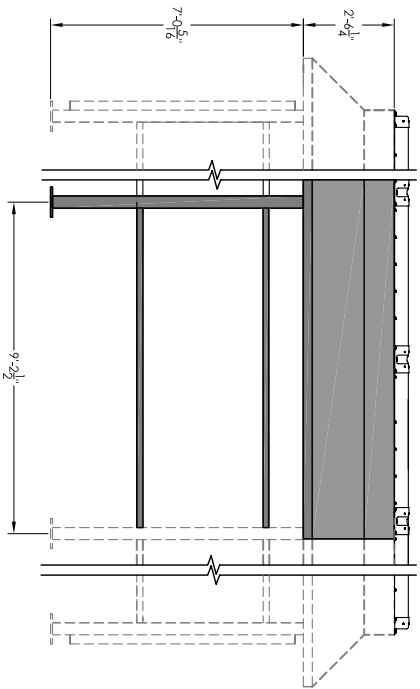

VARIO IV END TO END MID-SECTION