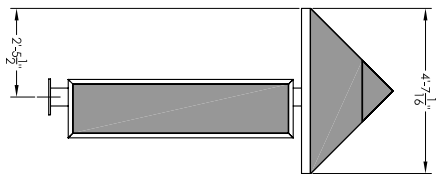

SIDE VIEW W/ PEAK ROOF
STANDARD