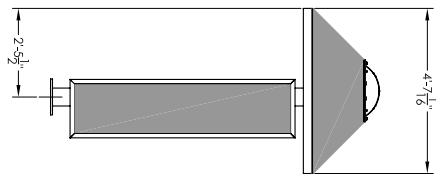

SIDE VIEW W/ PEAK ROOF
STANDARD

SIDE VIEW W/ SKYLIGHT
STANDARD

CASING FOR 4C MAILBOXES INCLUDED
MAXIMUM 4C UNIT CONFIGURATIONS BELOW