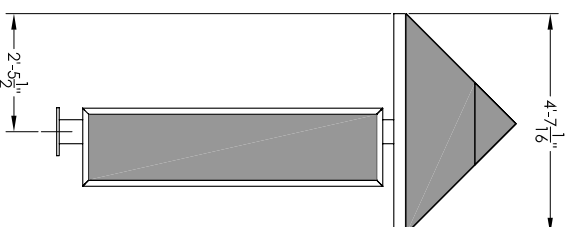

SIDE VIEW w/ PEAK ROOF

1. SHELTER FEATURES:
1. RATING: 90 MPH OR 150 MPH
  2. ROOF STYLE : PEAK OR SKYLIGHT
  3. FINISH: BLACK, DARK BRONZE, WHITE, FOREST GREEN, SILVER SPECK, POSTAL GREY OR SANDSTONE
  4. SIDE PANEL PLYWOOD INTERIOR COLOR: TAN, BLACK, GREY
  5. 4C MAILBOX SELECTION: REFER TO FLORENCE VERSATILE SUITE A, C, E, F, OR G
  6. SOLAR OR A/C POWERED LIGHT OPTION SOLD SEPARATELY
  7. FOR TECHNICAL FOUNDATION AND ROOF DETAILS REFER TO SPECIFIC MODEL SPECIFICATION DOCUMENTS

DESCRIPTION:
VARIO IV 4C CONFIGURABLE MAIL SHELTERS
STANDARD

SIZE: A
SHEET: 1 OF 1

DRAWING NUMBER:
VAR4SCS