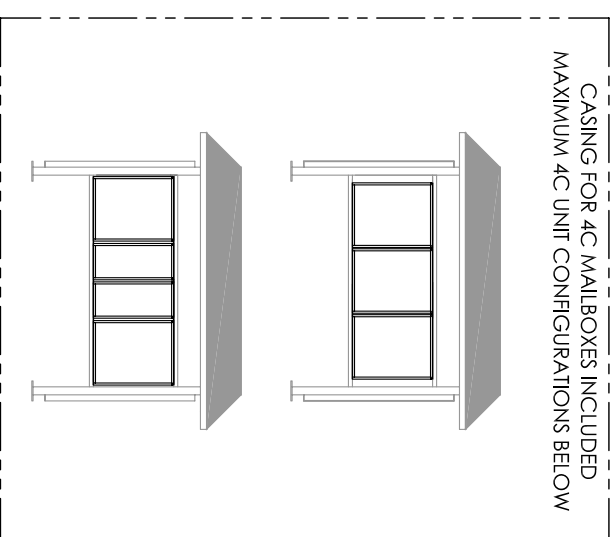

VARIO IV w/ PEAK ROOF