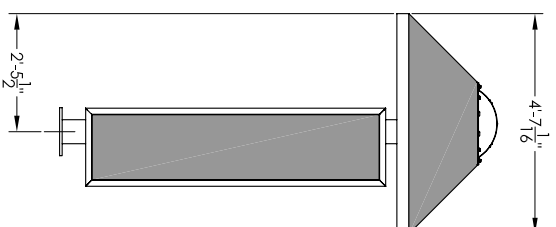

SIDE VIEW w/ SKYLIGHT