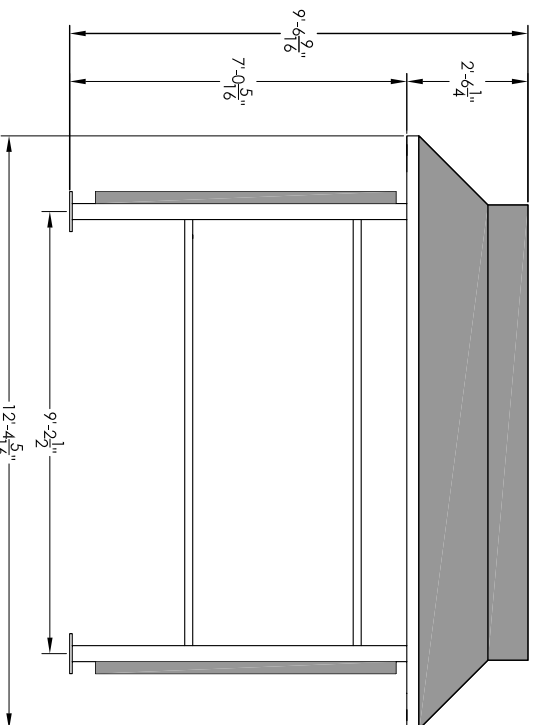

VARIO IV w/ PEAK ROOF