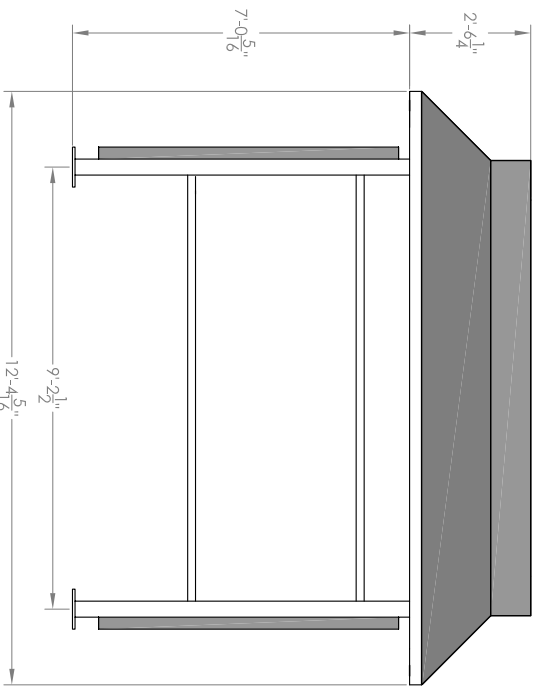

VARIO IV w/ PEAK ROOF