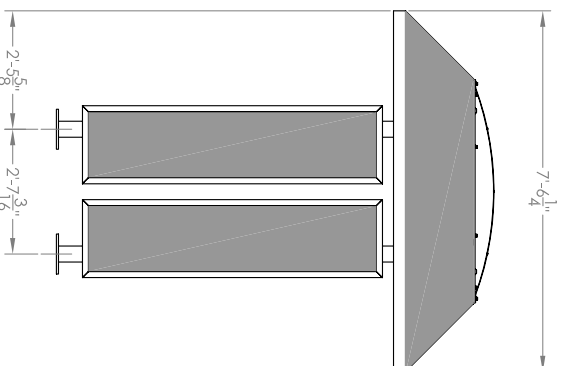

SIDE VIEW/SKYLIGHT