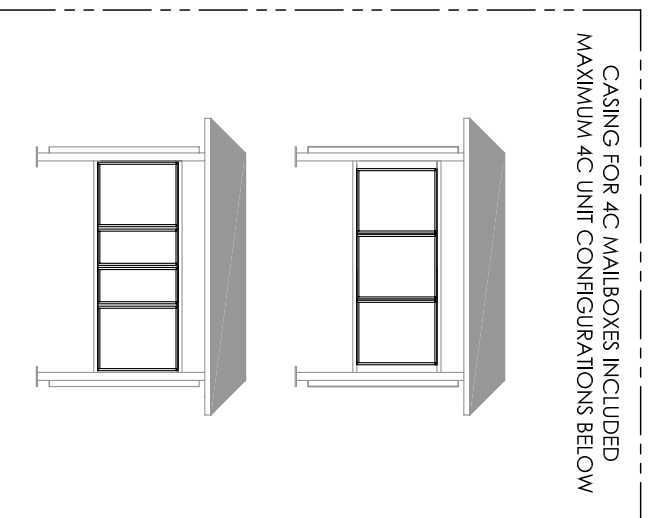

VARIO IV w/ PEAK ROOF