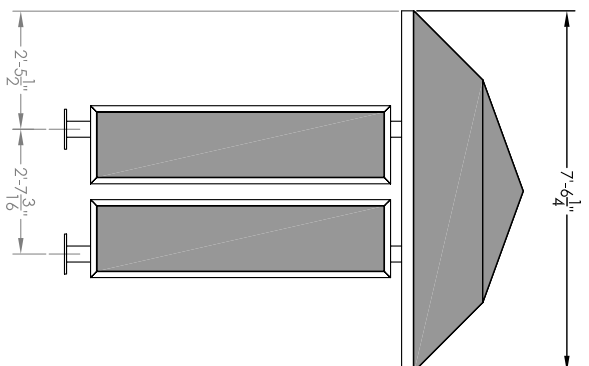

SIDE VIEW/SKYLIGHT

SIDE VIEW w/ PEAK ROOF

1. **SHELTER FEATURES:**
1. RATING: 90 MPH OR 150 MPH
  2. ROOF STYLE : PEAK OR SKYLIGHT
  3. FINISH: BLACK, DARK BRONZE, WHITE, FOREST GREEN, SILVER SPECK, POSTAL GREY OR SANDSTONE
  4. SIDE PANEL PLYWOOD INTERIOR COLOR: TAN, BLACK, GREY
  5. 4C MAILBOX SELECTION: REFER TO FLORENCE VERSATILE SUITE A, C, E, F, OR G
  6. SOLAR OR A/C POWERED LIGHT OPTION SOLD SEPARATELY
  7. FOR TECHNICAL FOUNDATION AND ROOF DETAILS REFER TO SPECIFIC MODEL SPECIFICATION DOCUMENTS

DESCRIPTION:
VARIO IV 4C CONFIGURABLE MAIL SHELTERS
BACK TO BACK

AVE FLORENCE
MANUFACTURING COMPANY
5935 CORPORATE DRIVE • MANHATTAN, KANSAS 66503

SIZE: **A** SHEET: **1 OF 1**

DRAWING NUMBER:
VAR4BCS

COPYRIGHT FLORENCE CORP 2007