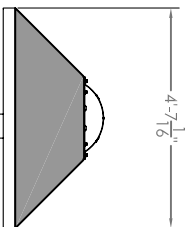

SIDE VIEW w/ SKYLIGHT ROOF