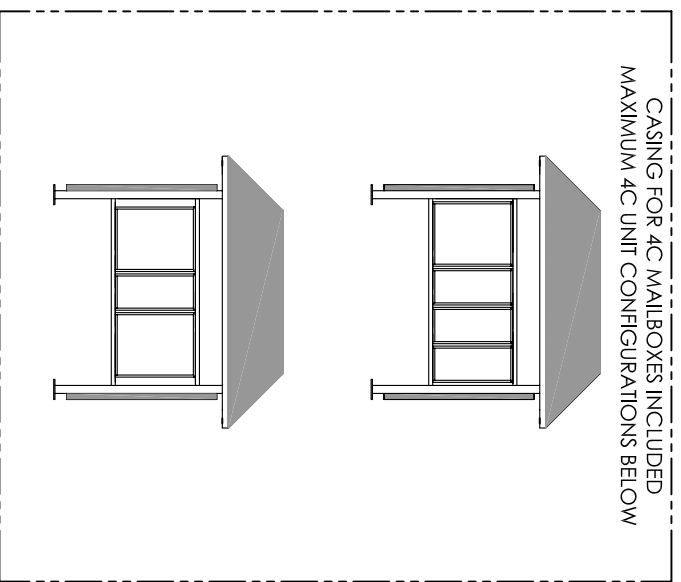

VARIO III w/ PEAK ROOF