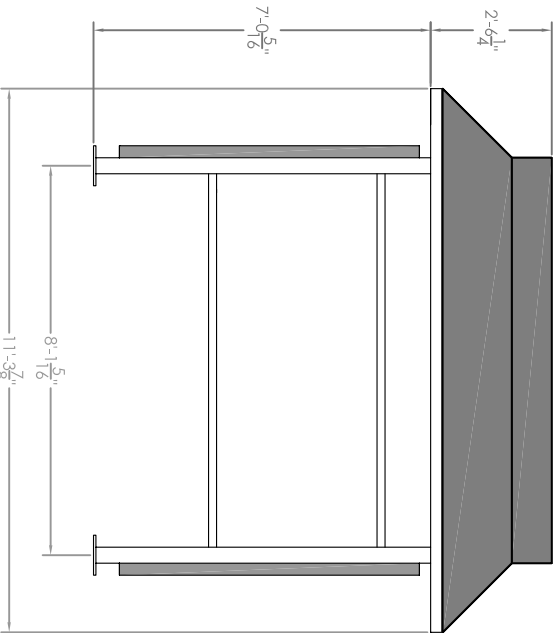

VARIO III w/ PEAK ROOF