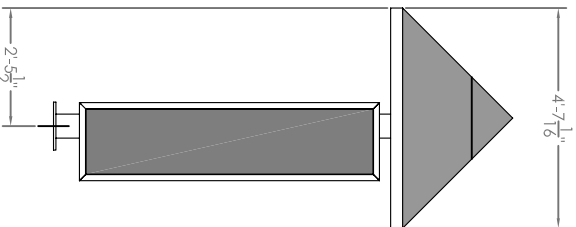

SIDE VIEW w/ PEAK ROOF

SHELTER FEATURES:

1. RATING: 90 MPH OR 150 MPH
2. ROOF STYLE : PEAK OR SKYLIGHT
3. FINISH: BLACK, DARK BRONZE, WHITE, FOREST GREEN, SILVER SPECK, POSTAL GREY OR SANDSTONE
4. SIDE PANEL PLYWOOD INTERIOR COLOR: TAN, BLACK, GREY
5. 4C MAILBOX SELECTION: REFER TO FLORENCE VERSATILE SUITE A, C, E, F, OR G
6. SOLAR OR A/C POWERED LIGHT OPTION SOLD SEPARATELY
7. FOR TECHNICAL FOUNDATION AND ROOF DETAILS REFER TO SPECIFIC MODEL SPECIFICATION DOCUMENTS

DESCRIPTION:
VARIO III 4C CONFIGURABLE MAIL SHELTERS
STANDARD

SIZE: A
SHEET: 1 OF 1

DRAWING NUMBER:

VAR33CS