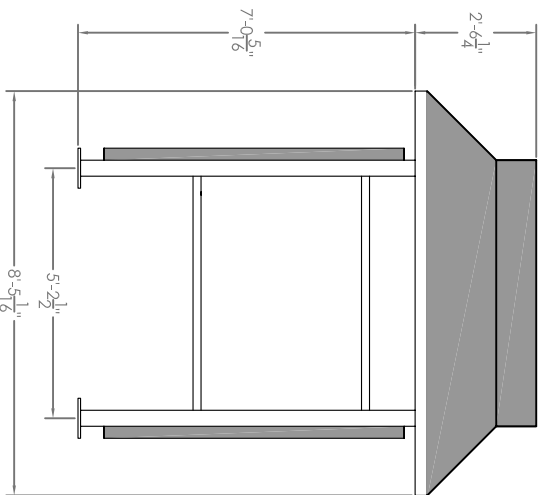

VARIO II w/ PEAK ROOF

SIDE VIEW w/ SKYLIGHT