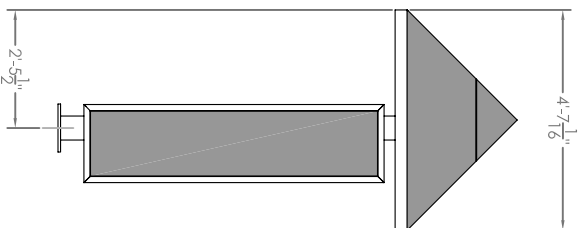

SIDE VIEW w/ PEAK ROOF