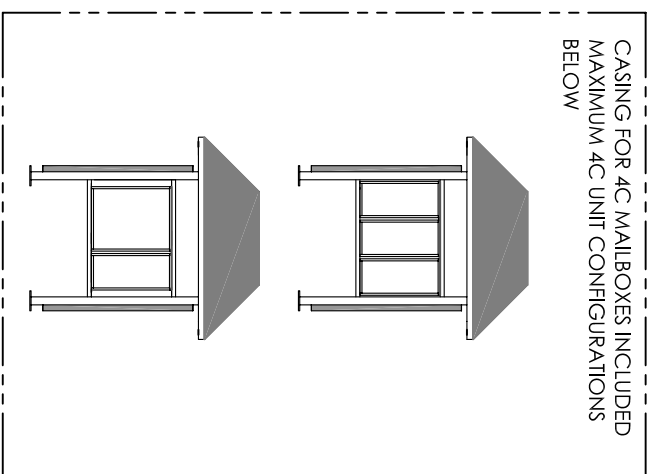

CASING FOR 4C MAILBOXES INCLUDED
MAXIMUM 4C UNIT CONFIGURATIONS
BELOW

1. SHELTER FEATURES:
1. RATING: 90 MPH OR 150 MPH
  2. ROOF STYLE : PEAK OR SKYLIGHT
  3. FINISH: BLACK, DARK BRONZE, WHITE, FOREST GREEN, SILVER SPECK, POSTAL GREY OR SANDSTONE
  4. SIDE PANEL PLYWOOD INTERIOR COLOR: TAN, BLACK, GREY
  5. 4C MAILBOX SELECTION: REFER TO FLORENCE VERSATILE SUITE A, C, E, F, OR G
  6. SOLAR OR A/C POWERED LIGHT OPTION SOLD SEPARATELY
  7. FOR TECHNICAL FOUNDATION AND ROOF DETAILS REFER TO SPECIFIC MODEL SPECIFICATION DOCUMENTS

DESCRIPTION:
VARIO II 4C CONFIGURABLE MAIL SHELTERS
STANDARD

SIZE: A SHEET: 1 OF 1

DRAWING NUMBER: VAR25CS