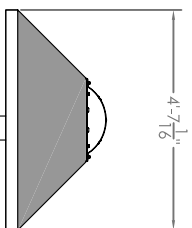

SIDE VIEW w/ SKYLIGHT