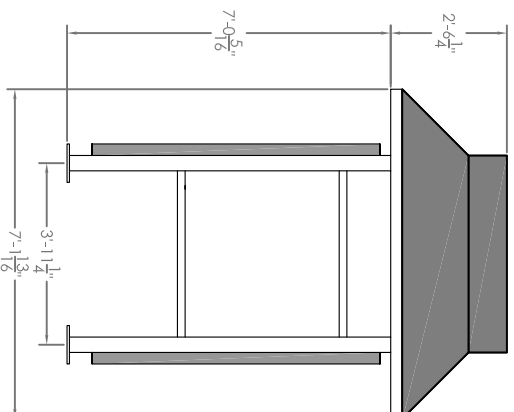

VARIO 1 w/ SKYLIGHT ROOF

SIDE VIEW/SKYLIGHT

VARIO 1 w/ PEAK ROOF

SIDE VIEW w/ PEAK ROOF

- SHELTER FEATURES:
1. RATING: 90 MPH OR 150 MPH
  2. ROOF STYLE : PEAK OR SKYLIGHT
  3. FINISH: BLACK, DARK BRONZE, WHITE, FOREST GREEN, SILVER SPECK, POSTAL GREY OR SANDSTONE
  4. SIDE PANEL PLYWOOD INTERIOR COLOR: TAN, BLACK, GREY
  5. 4C MAILBOX SELECTION: REFER TO FLORENCE VERSATILE SUITE A, C, E, F, OR G
  6. SOLAR OR A/C POWERED LIGHT OPTION SOLD SEPARATELY
  7. FOR TECHNICAL FOUNDATION AND ROOF DETAILS REFER TO SPECIFIC MODEL SPECIFICATION DOCUMENTS

DESCRIPTION:  
VARIO 1 4C CONFIGURABLE MAIL SHELTER  
STANDARD

THIS DRAWING IS THE SOLE PROPERTY OF FLORENCE MANUFACTURING WHO CLAIMS PROPRIETARY RIGHTS IN THE MATERIAL DISCLOSED. IT IS ISSUED IN CONFIDENCE FOR ENGINEERING INFORMATION ONLY AND MAY NOT BE COPIED OR USED FOR INFORMATION OR MANUFACTURE OF ANYTHING SHOWN WITHOUT SPECIFIC PERMISSION FROM FLORENCE MANUFACTURING.  
COPYRIGHT FLORENCE CORP. 2007

SIZE: A SHEET: 1 OF 1

DRAWING NUMBER: VARI1SCS