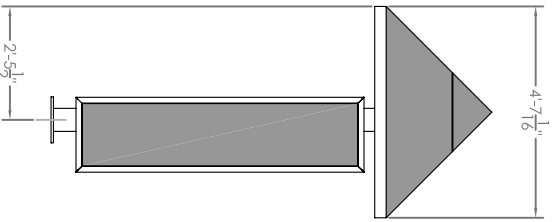

VARIO 1 w/ SKYLIGHT ROOF

SIDE VIEW/SKYLIGHT

VARIO 1 w/ PEAK ROOF

SIDE VIEW w/ PEAK ROOF

- SHELTER FEATURES:
1. RATING: 90 MPH OR 150 MPH
  2. ROOF STYLE : PEAK OR SKYLIGHT
  3. FINISH: BLACK, DARK BRONZE, WHITE, FOREST GREEN, SILVER SPECK, POSTAL GREY OR SANDSTONE
  4. SIDE PANEL PLYWOOD INTERIOR COLOR: TAN, BLACK, GREY
  5. 4C MAILBOX SELECTION: REFER TO FLORENCE VERSATILE SUITE A, C, E, F, OR G
  6. SOLAR OR A/C POWERED LIGHT OPTION SOLD SEPARATELY
  7. FOR TECHNICAL FOUNDATION AND ROOF DETAILS REFER TO SPECIFIC MODEL SPECIFICATION DOCUMENTS

DESCRIPTION:  
VARIO 1 4C CONFIGURABLE MAIL SHELTER  
STANDARD

THIS DRAWING IS THE SOLE PROPERTY OF FLORENCE MANUFACTURING WHO CLAIMS PROPRIETARY RIGHTS IN THE MATERIAL DISCLOSED. IT IS ISSUED IN CONFIDENCE FOR ENGINEERING INFORMATION ONLY AND MAY NOT BE COPIED OR USED FOR INFORMATION OR MANUFACTURE OF ANYTHING SHOWN WITHOUT SPECIFIC PERMISSION FROM FLORENCE MANUFACTURING.  
COPYRIGHT FLORENCE CORP. 2007

SIZE: A SHEET: 1 OF 1

DRAWING NUMBER: VARI1SCS