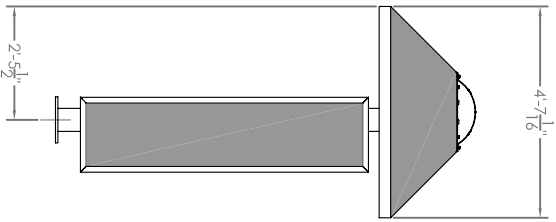

VARIO 1 w/ SKYLIGHT ROOF

SIDE VIEW/SKYLIGHT

VARIO 1 w/ PEAK ROOF

SIDE VIEW w/ PEAK ROOF

- SHELTER FEATURES:
1. RATING: 90 MPH OR 150 MPH
  2. ROOF STYLE : PEAK OR SKYLIGHT
  3. FINISH: BLACK, DARK BRONZE, WHITE, FOREST GREEN, SILVER SPECK, POSTAL GREY OR SANDSTONE
  4. SIDE PANEL PLYWOOD INTERIOR COLOR: TAN, BLACK, GREY
  5. 4C MAILBOX SELECTION: REFER TO FLORENCE VERSATILE SUITE A, C, E, F, OR G
  6. SOLAR OR A/C POWERED LIGHT OPTION SOLD SEPARATELY
  7. FOR TECHNICAL FOUNDATION AND ROOF DETAILS REFER TO SPECIFIC MODEL SPECIFICATION DOCUMENTS

DESCRIPTION:  
VARIO 1 4C CONFIGURABLE MAIL SHELTER  
STANDARD

THIS DRAWING IS THE SOLE PROPERTY OF FLORENCE MANUFACTURING WHO CLAIMS PROPRIETARY RIGHTS IN THE MATERIAL DISCLOSED. IT IS ISSUED IN CONFIDENCE FOR ENGINEERING INFORMATION ONLY AND MAY NOT BE COPIED OR USED FOR INFORMATION OR MANUFACTURE OF ANYTHING SHOWN WITHOUT SPECIFIC PERMISSION FROM FLORENCE MANUFACTURING.  
COPYRIGHT FLORENCE CORP. 2007

SIZE: A SHEET: 1 OF 1

DRAWING NUMBER: VARI1SCS