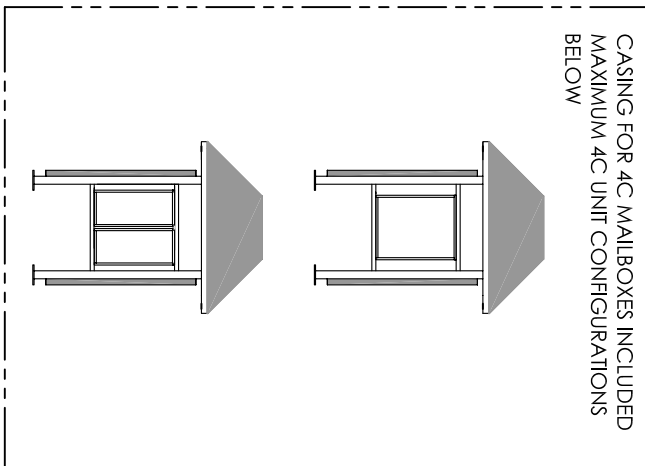

VARIO 1 w/ SKYLIGHT ROOF

SIDE VIEW/SKYLIGHT

VARIO 1 w/ PEAK ROOF

SIDE VIEW w/ PEAK ROOF

- SHELTER FEATURES:
1. RATING: 90 MPH OR 150 MPH
  2. ROOF STYLE : PEAK OR SKYLIGHT
  3. FINISH: BLACK, DARK BRONZE, WHITE, FOREST GREEN, SILVER SPECK, POSTAL GREY OR SANDSTONE
  4. SIDE PANEL PLYWOOD INTERIOR COLOR: TAN, BLACK, GREY
  5. 4C MAILBOX SELECTION: REFER TO FLORENCE VERSATILE SUITE A, C, E, F, OR G
  6. SOLAR OR A/C POWERED LIGHT OPTION SOLD SEPARATELY
  7. FOR TECHNICAL FOUNDATION AND ROOF DETAILS REFER TO SPECIFIC MODEL SPECIFICATION DOCUMENTS

DESCRIPTION:  
VARIO 1 4C CONFIGURABLE MAIL SHELTER  
STANDARD

THIS DRAWING IS THE SOLE PROPERTY OF FLORENCE MANUFACTURING WHO CLAIMS PROPRIETARY RIGHTS IN THE MATERIAL DISCLOSED. IT IS ISSUED IN CONFIDENCE FOR ENGINEERING INFORMATION ONLY AND MAY NOT BE COPIED OR USED FOR INFORMATION OR MANUFACTURE OF ANYTHING SHOWN WITHOUT SPECIFIC PERMISSION FROM FLORENCE MANUFACTURING.  
COPYRIGHT FLORENCE CORP. 2007

SIZE: A SHEET: 1 OF 1

DRAWING NUMBER: VARI1SCS