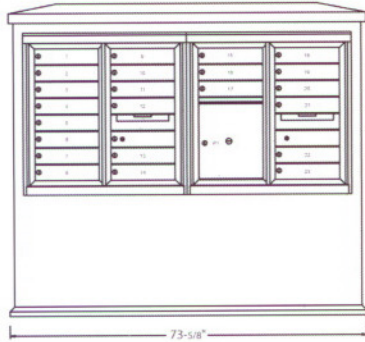

**SUBURBAN** Traditional styling

SN2D-ADA48

SN1D1S-ADA48

SN1D-ADA48

SN1S-ADA48

SN2D-ADA54

SN1D1S-ADA54

SN1D-ADA54

SN1S-ADA54

SN2D-MAX

SN1D1S-MAX

SN1D-MAX

SN1S-MAX

SN2D-MAXPL

SN1D1S-MAXPL

SN1D-MAXPL

SN1S-MAXPL

Mailbox cabinets are interchangeable with any other cabinet within the same series. Please refer to the mailbox cabinet catalog. To order, indicate kiosk model and mailbox cabinet model(s).

Colors: