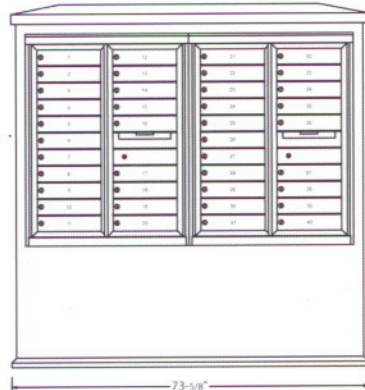

**SUBURBAN** Traditional styling

SN2D-ADA48

SN1D1S-ADA48

SN1D-ADA48

SN1S-ADA48

SN2D-ADA54

SN1D1S-ADA54

SN1D-ADA54

SN1S-ADA54

SN2D-MAX

SN1D1S-MAX

SN1D-MAX

SN1S-MAX

SN2D-MAXPL

SN1D1S-MAXPL

SN1D-MAXPL

SN1S-MAXPL

Mailbox cabinets are interchangeable with any other cabinet within the same series. Please refer to the mailbox cabinet catalog. To order, indicate kiosk model and mailbox cabinet model(s).

Colors: