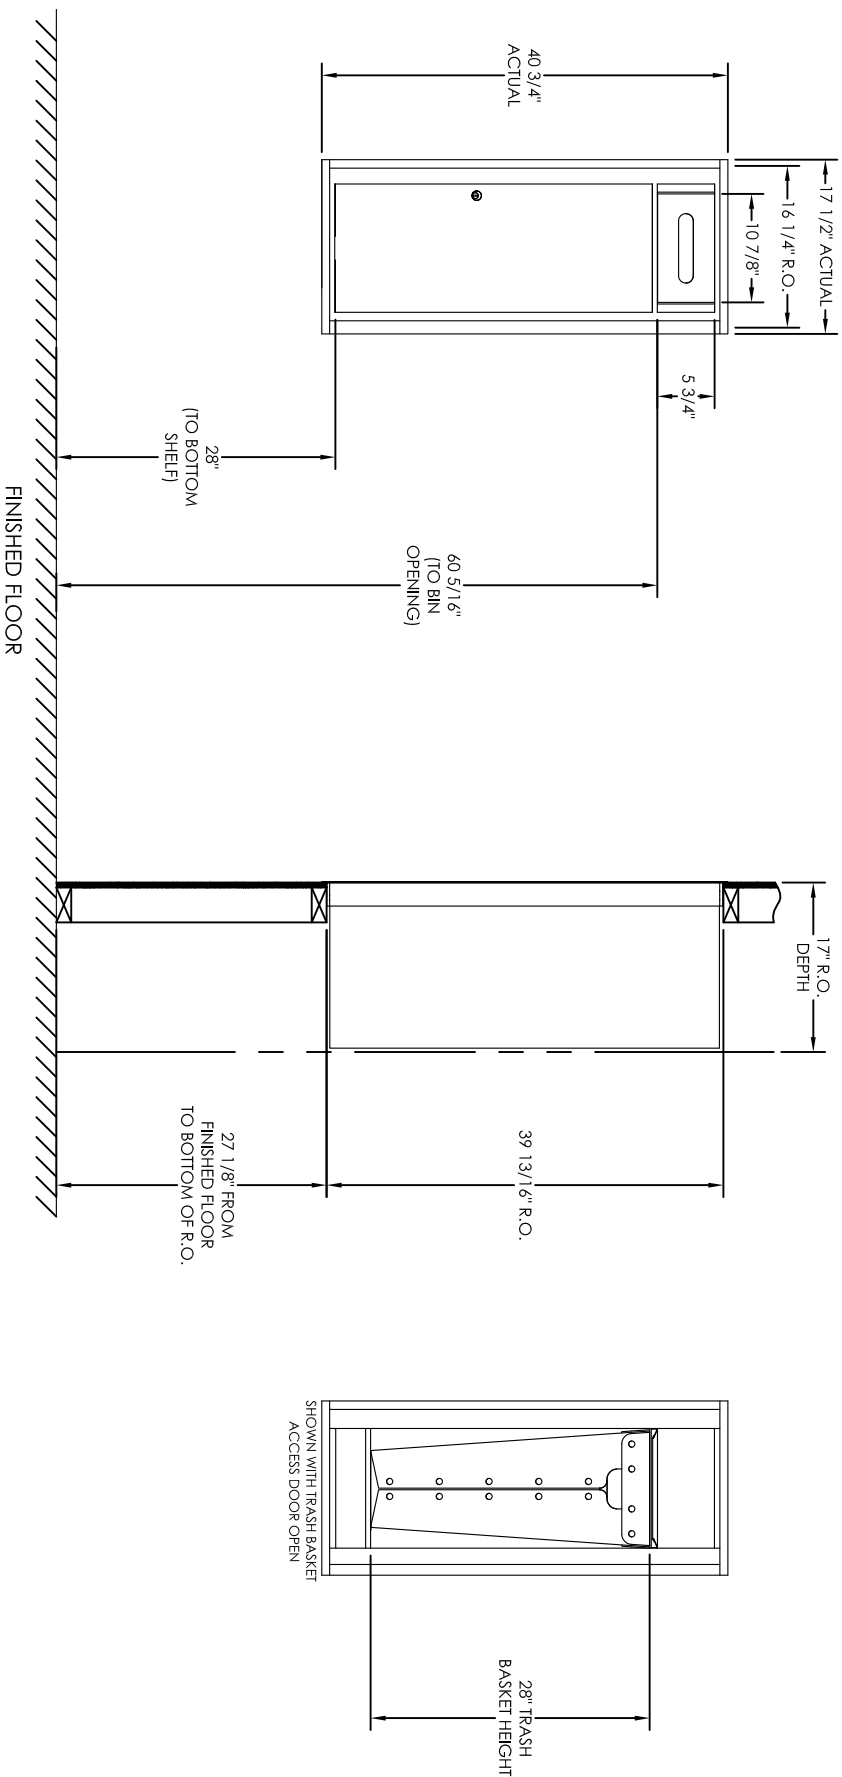

versatile™ 4C Trash/Recycling Bin, 4C11S-BIN

- Notes:
1. 4C Trash/Recycling Bins are for private application only / not USPS Approved.
 2. Module may be recessed, surface, or pedestal mounted and coordinates with Florence 4C mailbox modules, see installation manual for details.
 3. Includes (1) trash/recycling compartment, (1) 15-gallon trash basket made of recycled plastic and customized to compartment (Note: trash bag furnished by others).

PRODUCT SERIES: VERSATILE™ 4C TRASH/RECYCLING BIN

AF FLORENCE
manufacturing company
 5935 Corporate Drive • Manhattan, KS 66503
 www.florencemailboxes.com • (800) 275-1747
 A GIBRALTAR INDUSTRIES COMPANY

| MODEL | REV | SCALE | LAST REV DATE |
|----------------|----------|-------|---------------|
| 4C11S-BIN | A | NONE | 6/17/14 |
| DRAWING NUMBER | DRAWN BY | | |
| 4C11S-BINCS | AFD | | |